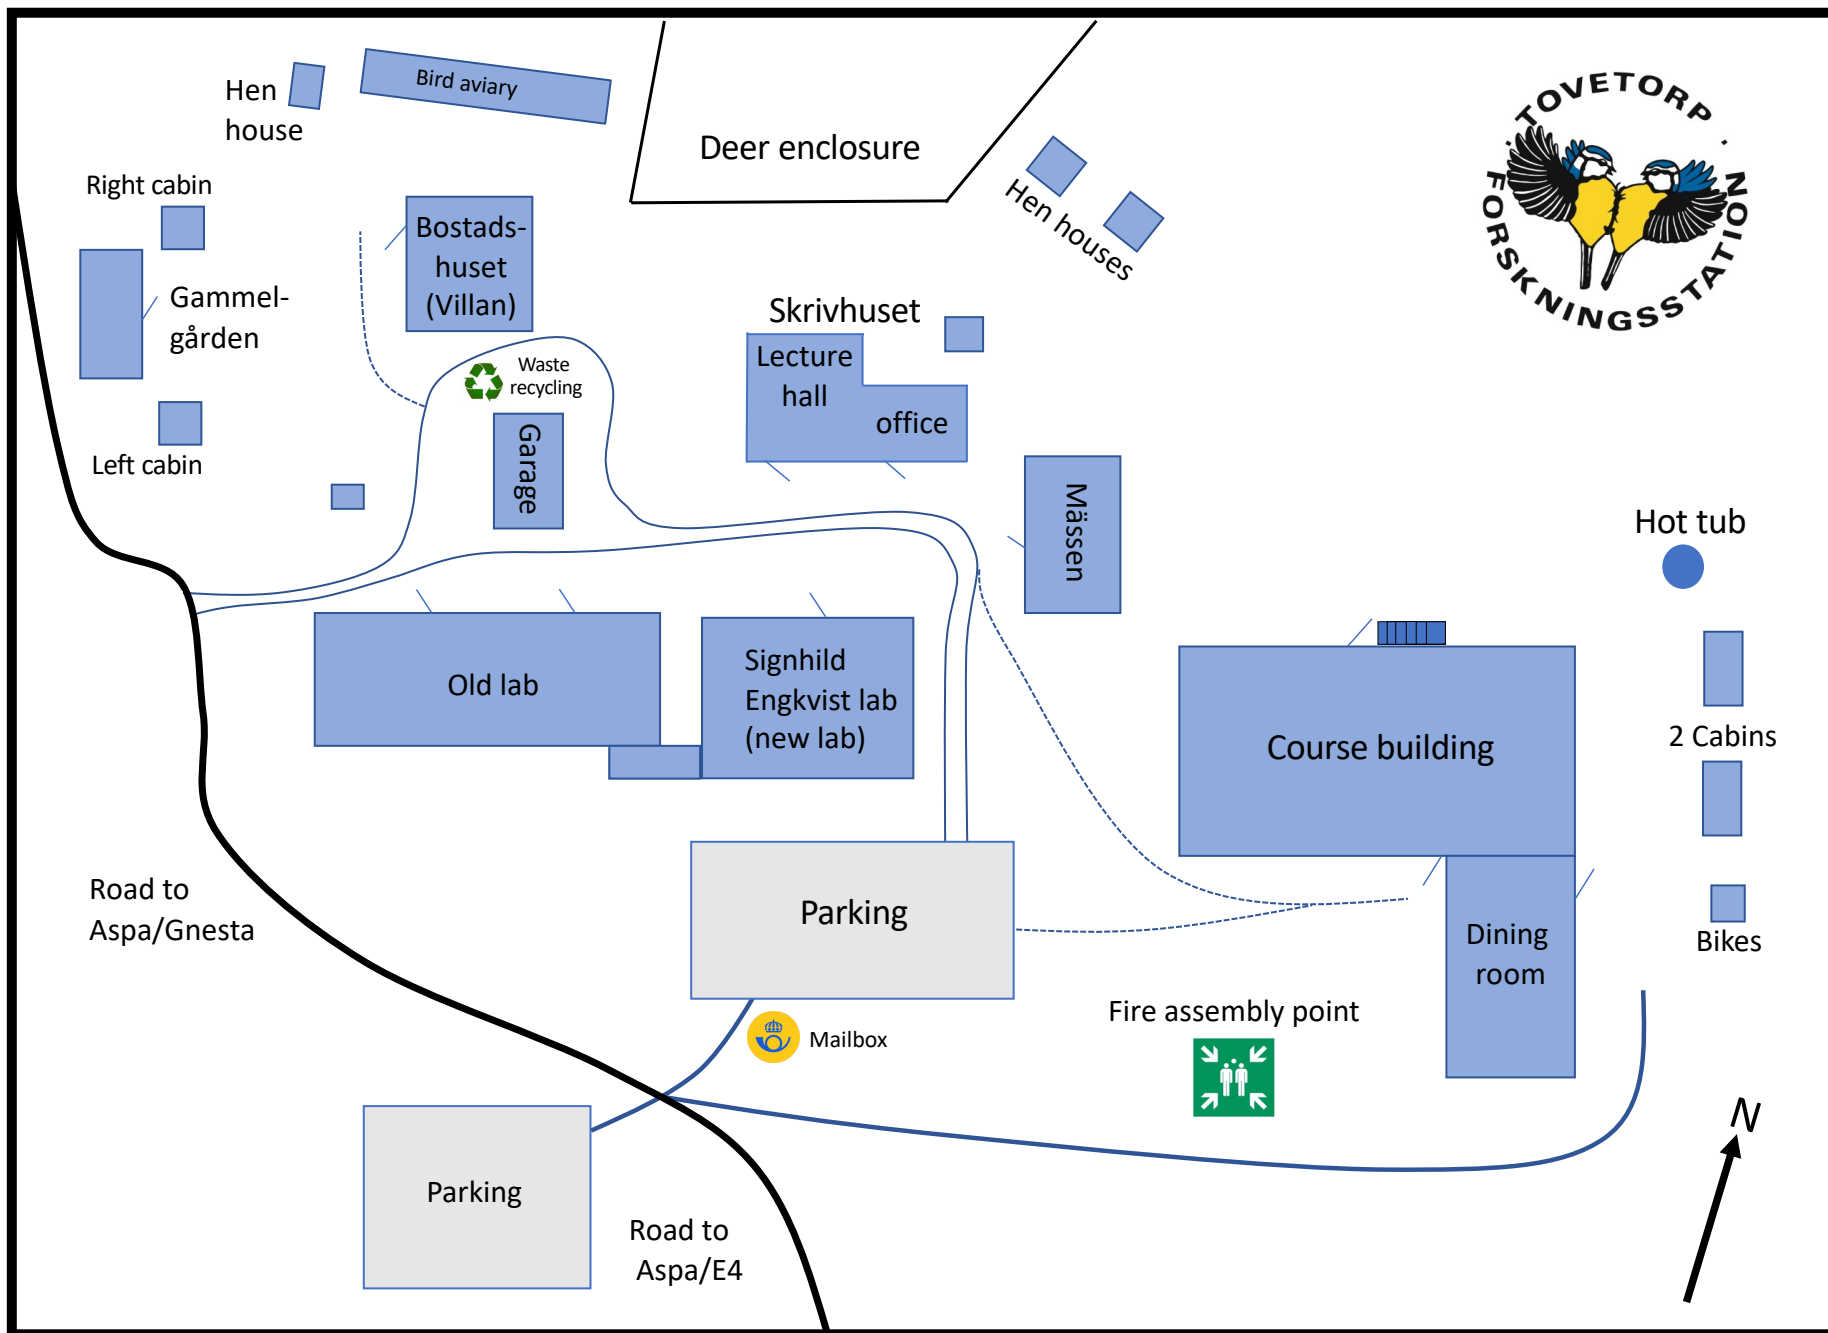

Hot tub

2 Cabins

Bikes

Deer enclosure

Hen house

Bird aviary

Right cabin

Gammelgården

Left cabin

Bostads-
huset
(Villan)

Waste
recycling

Garage

Skrivhuset

Lecture
hall

office

Mässen

Old lab

Signhild
Engkvist lab
(new lab)

Course building

Dining
room

Road to
Aspa/Gnesta

Parking

Mailbox

Fire assembly point

Parking

Road to
Aspa/E4