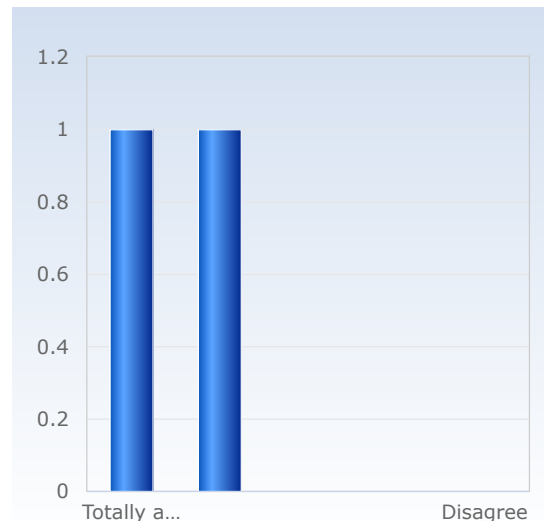

3. The teaching gave me good conditions to achieve the intended learning outcomes.

The teaching gave me good conditions to achieve the intended learning outcomes.	Number of responses
Disagree	0 (0,0%)
	0 (0,0%)
	0 (0,0%)
	1 (50,0%)
Totally agree	1 (50,0%)
Total	2 (100,0%)