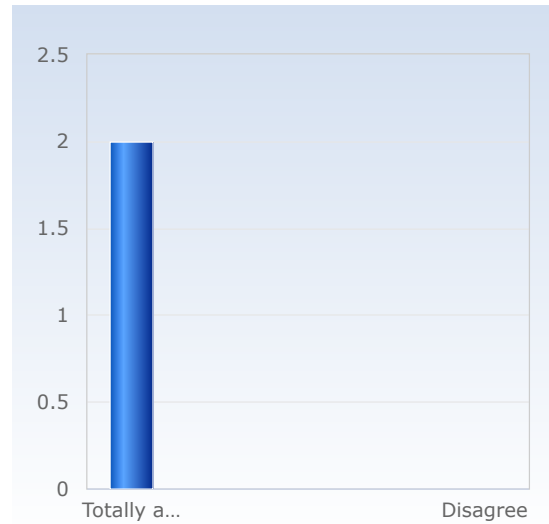

GG4143, Metamorphic Petrology 7.5 credits HT22-VT23

Answer Count: 2

1. Overall, I am satisfied with the course.

Overall, I am satisfied with the course.	Number of responses
Disagree	0 (0,0%)
	0 (0,0%)
	0 (0,0%)
	0 (0,0%)
Totally agree	2 (100,0%)
Total	2 (100,0%)

2. The content of the course was relevant to me for achieving the intended learning outcomes.

The content of the course was relevant to me for achieving the intended learning outcomes.	Number of responses
Disagree	0 (0,0%)
	0 (0,0%)
	0 (0,0%)
	0 (0,0%)
Totally agree	2 (100,0%)
Total	2 (100,0%)