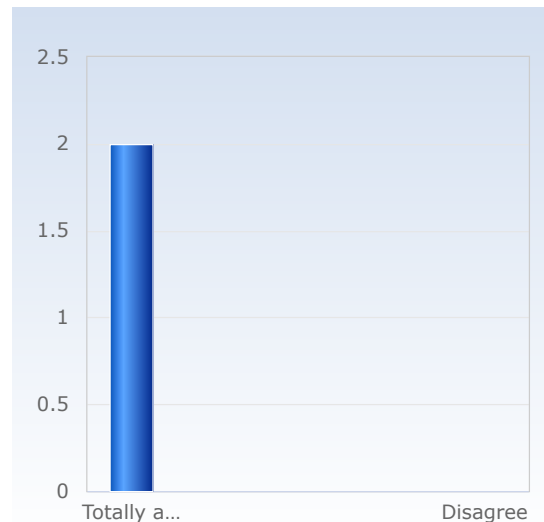

GG4143, Metamorphic Petrology 7.5 credits HT22-VT23

Answer Count: 2

1. Overall, I am satisfied with the course.

Overall, I am satisfied with the course.	Number of responses
Disagree	0 (0,0%)
	0 (0,0%)
	0 (0,0%)
	0 (0,0%)
Totally agree	2 (100,0%)
Total	2 (100,0%)

2. The content of the course was relevant to me for achieving the intended learning outcomes.

The content of the course was relevant to me for achieving the intended learning outcomes.	Number of responses
Disagree	0 (0,0%)
	0 (0,0%)
	0 (0,0%)
	0 (0,0%)
Totally agree	2 (100,0%)
Total	2 (100,0%)