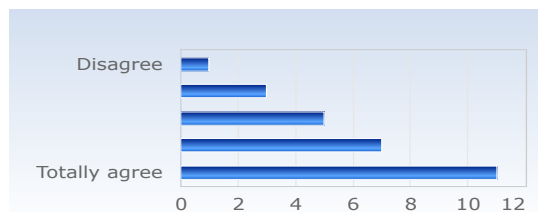

GG2008, Tellus I - Geology 15 credits, HT22 - VT23

Answer Count: 27

1. Overall, I am satisfied with the course.

Overall, I am satisfied with the course.	Number of responses
Disagree	0 (0,0%)
	1 (3,7%)
	3 (11,1%)
	7 (25,9%)
Totally agree	16 (59,3%)
Total	27 (100,0%)

2. The content of the course was relevant to me for achieving the intended learning outcomes.

The content of the course was relevant to me for achieving the intended learning outcomes.	Number of responses
Disagree	0 (0,0%)
	0 (0,0%)
	2 (7,4%)
	8 (29,6%)
Totally agree	17 (63,0%)
Total	27 (100,0%)

3. The teaching gave me good conditions to achieve the intended learning outcomes.

The teaching gave me good conditions to achieve the intended learning outcomes.	Number of responses
Disagree	1 (3,7%)
	3 (11,1%)
	5 (18,5%)
	7 (25,9%)
Totally agree	11 (40,7%)
Total	27 (100,0%)