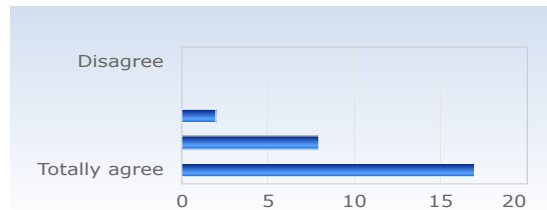

GG2008, Tellus I - Geology 15 credits, HT22 - VT23

Answer Count: 27

1. Overall, I am satisfied with the course.

Overall, I am satisfied with the course.	Number of responses
Disagree	0 (0,0%)
	1 (3,7%)
	3 (11,1%)
	7 (25,9%)
Totally agree	16 (59,3%)
Total	27 (100,0%)

2. The content of the course was relevant to me for achieving the intended learning outcomes.

The content of the course was relevant to me for achieving the intended learning outcomes.	Number of responses
Disagree	0 (0,0%)
	0 (0,0%)
	2 (7,4%)
	8 (29,6%)
Totally agree	17 (63,0%)
Total	27 (100,0%)

3. The teaching gave me good conditions to achieve the intended learning outcomes.

The teaching gave me good conditions to achieve the intended learning outcomes.	Number of responses
Disagree	1 (3,7%)
	3 (11,1%)
	5 (18,5%)
	7 (25,9%)
Totally agree	11 (40,7%)
Total	27 (100,0%)