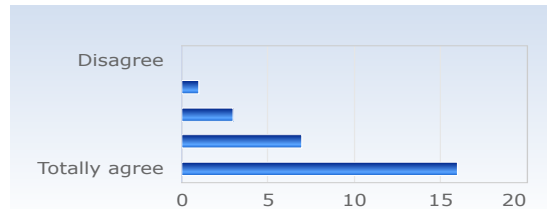

GG2008, Tellus I - Geology 15 credits, HT22 - VT23

Answer Count: 27

1. Overall, I am satisfied with the course.

Overall, I am satisfied with the course.	Number of responses
Disagree	0 (0,0%)
	1 (3,7%)
	3 (11,1%)
	7 (25,9%)
Totally agree	16 (59,3%)
Total	27 (100,0%)

2. The content of the course was relevant to me for achieving the intended learning outcomes.

The content of the course was relevant to me for achieving the intended learning outcomes.	Number of responses
Disagree	0 (0,0%)
	0 (0,0%)
	2 (7,4%)
	8 (29,6%)
Totally agree	17 (63,0%)
Total	27 (100,0%)

3. The teaching gave me good conditions to achieve the intended learning outcomes.

The teaching gave me good conditions to achieve the intended learning outcomes.	Number of responses
Disagree	1 (3,7%)
	3 (11,1%)
	5 (18,5%)
	7 (25,9%)
Totally agree	11 (40,7%)
Total	27 (100,0%)