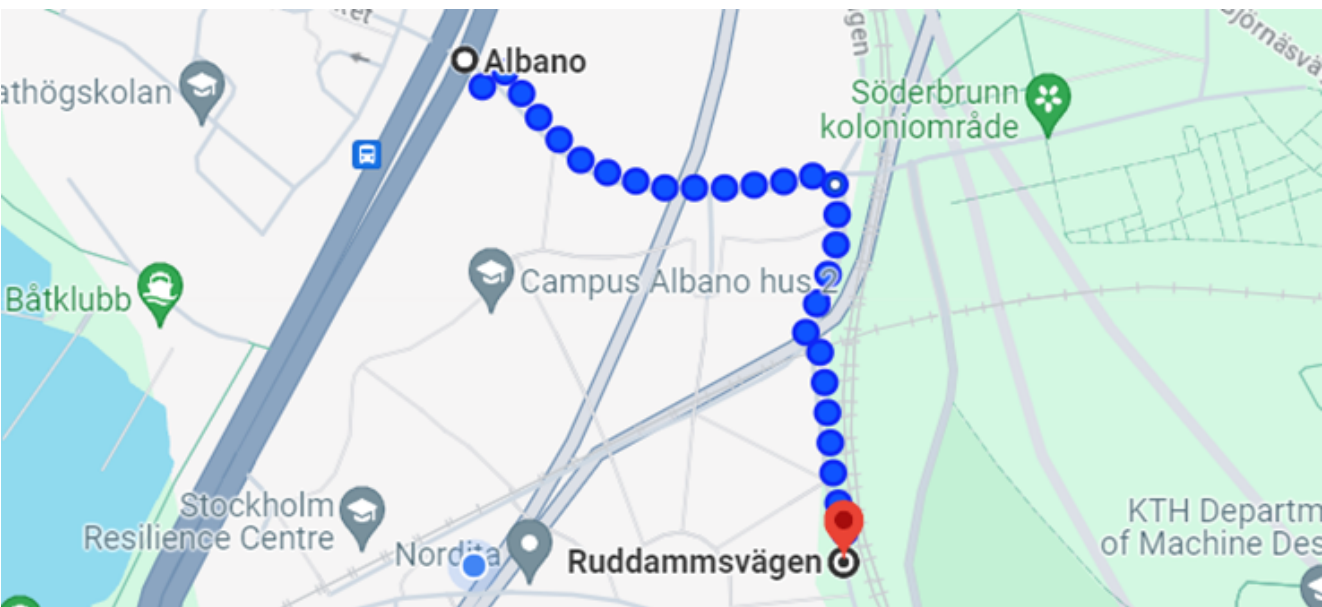

# How to get to your accommodation from Campus Frescati

**Lappis** by bus 50 towards Stora Lappkärrsberget. Get off at Professorsslingan, walk to the building. Total travel time is around 10 min.

**Albano** by bus 50 towards Odenplan. Get off at bus station Albano, walk to Ruddammsvägen. Time to travel approx. 15 minutes.

**Kungshamra** by bus Bus 540 towards Tensta Centrum. Get off at Kungshamra. Walk to Kungshamra buildings. Time to travel approx. 15 minutes.

**Kungshamra** with the subway from subway station Universitetet towards Mörby Centrum. Get off at Bergshamra and take a fifteen-minute walk to Kungshamra buildings.

**Nora Torg** by subway from subway station Universitetet towards Mörby Centrum. Get off at Mörby Centrum and change to bus 602 towards Djursholms Torg. Get off at Nora Torg. Walk to the building. Total travel time is about 30 minutes. (The apartments are located at Nora Torg 5A, and Nora Torg 5B, in the yellow brick building)