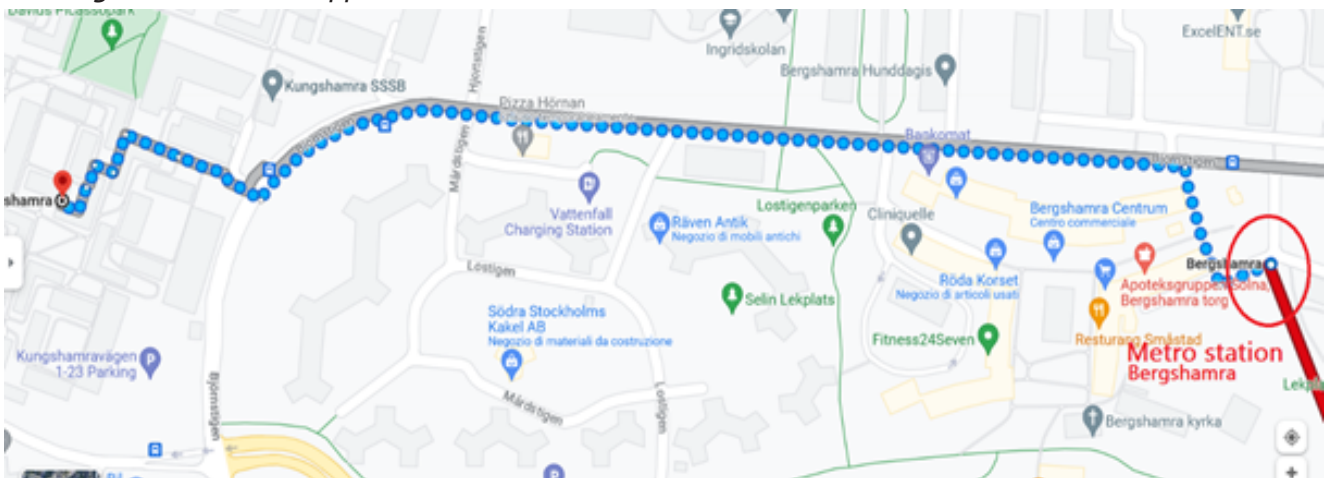

# How to get to your accommodation from Campus Frescati

**Lappis** by bus 50 towards Stora Lappkärrsberget. Get off at Professorsslingan, walk to the building. Total travel time is around 10 min.

**Albano** by bus 50 towards Odenplan. Get off at bus station Albano, walk to Ruddammsvägen. Time to travel approx. 15 minutes.

**Kungshamra** by bus Bus 540 towards Tensta Centrum. Get off at Kungshamra. Walk to Kungshamra buildings. Time to travel approx. 15 minutes.

**Kungshamra** with the subway from subway station Universitetet towards Mörby Centrum. Get off at Bergshamra and take a fifteen-minute walk to Kungshamra buildings.

**Nora Torg** by subway from subway station Universitetet towards Mörby Centrum. Get off at Mörby Centrum and change to bus 602 towards Djursholms Torg. Get off at Nora Torg. Walk to the building. Total travel time is about 30 minutes. (The apartments are located at Nora Torg 5A, and Nora Torg 5B, in the yellow brick building)