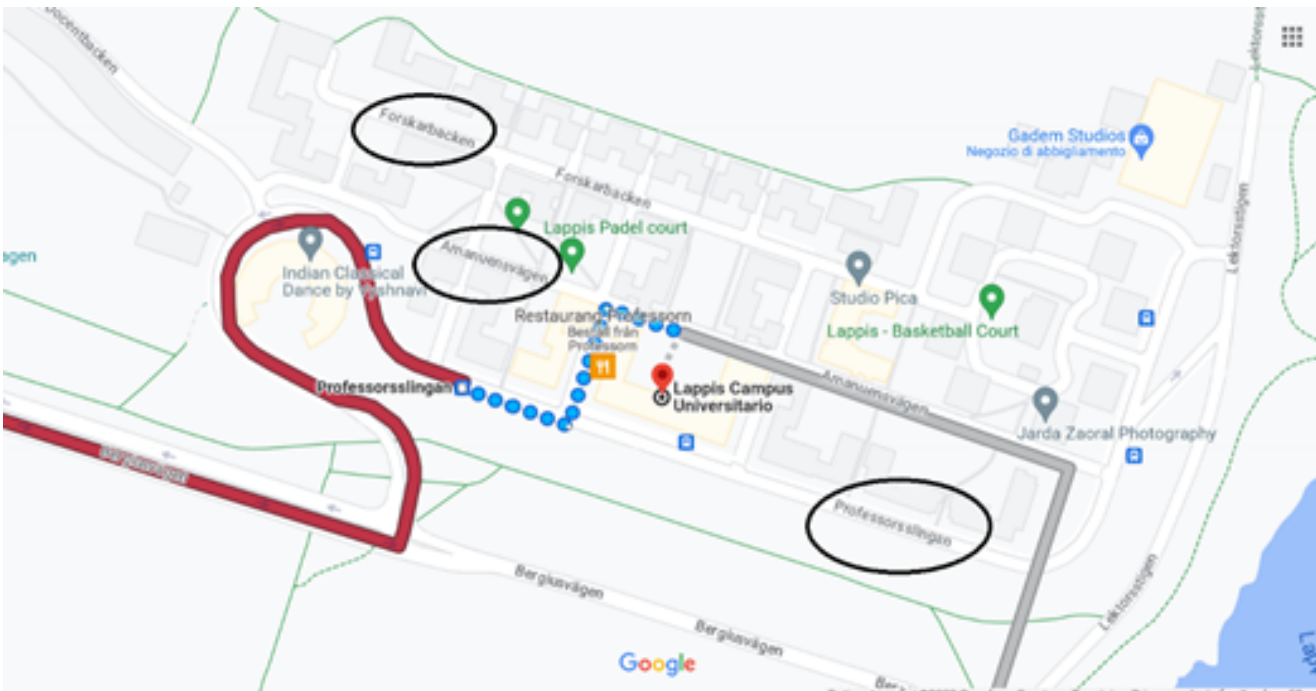

# How to get to your accommodation from Campus Frescati

**Lappis** by bus 50 towards Stora Lappkärrsberget. Get off at Professorsslingan, walk to the building. Total travel time is around 10 min.

**Albano** by bus 50 towards Odenplan. Get off at bus station Albano, walk to Ruddammsvägen. Time to travel approx. 15 minutes.

**Kungshamra** by bus Bus 540 towards Tensta Centrum. Get off at Kungshamra. Walk to Kungshamra buildings. Time to travel approx. 15 minutes.

**Kungshamra** with the subway from subway station Universitetet towards Mörby Centrum. Get off at Bergshamra and take a fifteen-minute walk to Kungshamra buildings.

**Nora Torg** by subway from subway station Universitetet towards Mörby Centrum. Get off at Mörby Centrum and change to bus 602 towards Djursholms Torg. Get off at Nora Torg. Walk to the building. Total travel time is about 30 minutes. (The apartments are located at Nora Torg 5A, and Nora Torg 5B, in the yellow brick building)