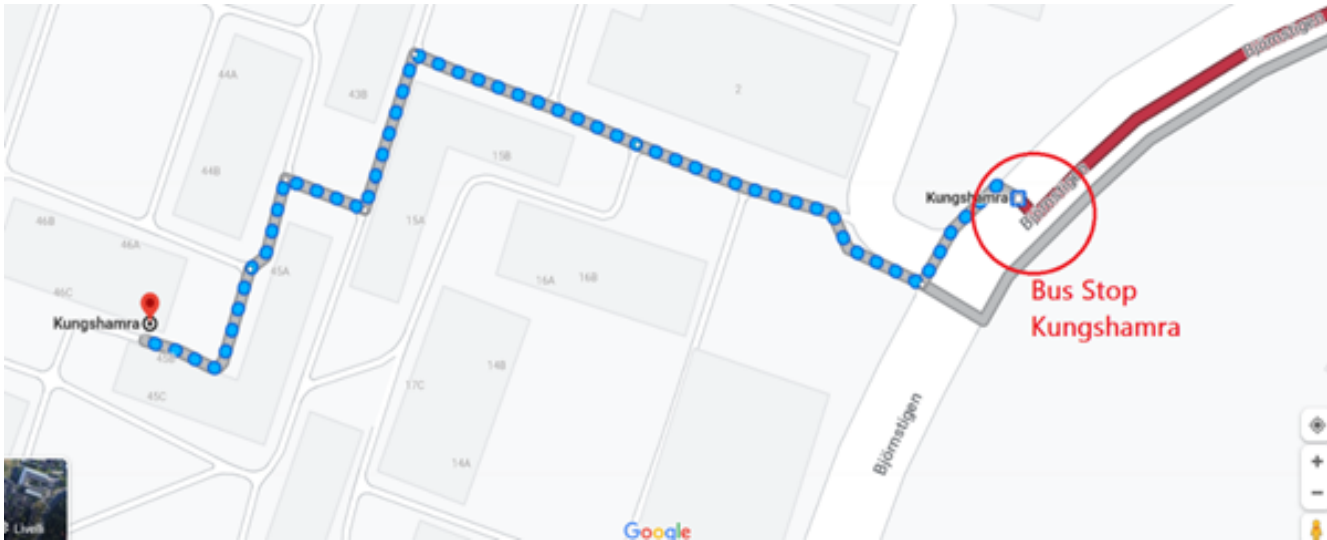

# How to get to your accommodation from Campus Frescati

**Lappis** by bus 50 towards Stora Lappkärrsberget. Get off at Professorsslingan, walk to the building. Total travel time is around 10 min.

**Albano** by bus 50 towards Odenplan. Get off at bus station Albano, walk to Ruddammsvägen. Time to travel approx. 15 minutes.

**Kungshamra** by bus Bus 540 towards Tensta Centrum. Get off at Kungshamra. Walk to Kungshamra buildings. Time to travel approx. 15 minutes.

**Kungshamra** with the subway from subway station Universitetet towards Mörby Centrum. Get off at Bergshamra and take a fifteen-minute walk to Kungshamra buildings.

**Nora Torg** by subway from subway station Universitetet towards Mörby Centrum. Get off at Mörby Centrum and change to bus 602 towards Djursholms Torg. Get off at Nora Torg. Walk to the building. Total travel time is about 30 minutes. (The apartments are located at Nora Torg 5A, and Nora Torg 5B, in the yellow brick building)