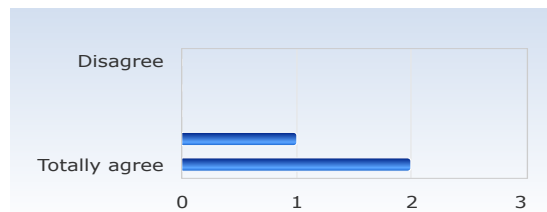

GG4143, Metamorphic Petrology 7.5 credits HT23-VT24

Answer Count: 3

1. Overall, I am satisfied with the course.

Overall, I am satisfied with the course.	Number of responses
Disagree	0 (0,0%)
	0 (0,0%)
	0 (0,0%)
	0 (0,0%)
Totally agree	3 (100,0%)
Total	3 (100,0%)

2. The content of the course was relevant to me for achieving the intended learning outcomes.

The content of the course was relevant to me for achieving the intended learning outcomes.	Number of responses
Disagree	0 (0,0%)
	0 (0,0%)
	0 (0,0%)
	1 (33,3%)
Totally agree	2 (66,7%)
Total	3 (100,0%)

3. The teaching gave me good conditions to achieve the intended learning outcomes.

The teaching gave me good conditions to achieve the intended learning outcomes.	Number of responses
Disagree	0 (0,0%)
	0 (0,0%)
	1 (33,3%)
	1 (33,3%)
Totally agree	1 (33,3%)
Total	3 (100,0%)