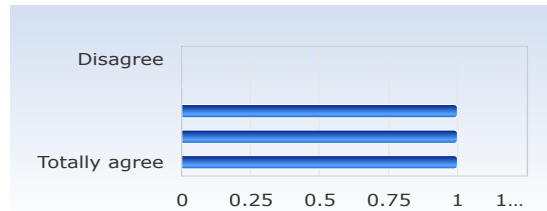

GG4143, Metamorphic Petrology 7.5 credits HT23-VT24

Answer Count: 3

1. Overall, I am satisfied with the course.

Overall, I am satisfied with the course.	Number of responses
Disagree	0 (0,0%)
	0 (0,0%)
	0 (0,0%)
	0 (0,0%)
Totally agree	3 (100,0%)
Total	3 (100,0%)

2. The content of the course was relevant to me for achieving the intended learning outcomes.

The content of the course was relevant to me for achieving the intended learning outcomes.	Number of responses
Disagree	0 (0,0%)
	0 (0,0%)
	0 (0,0%)
	1 (33,3%)
Totally agree	2 (66,7%)
Total	3 (100,0%)

3. The teaching gave me good conditions to achieve the intended learning outcomes.

The teaching gave me good conditions to achieve the intended learning outcomes.	Number of responses
Disagree	0 (0,0%)
	0 (0,0%)
	1 (33,3%)
	1 (33,3%)
Totally agree	1 (33,3%)
Total	3 (100,0%)