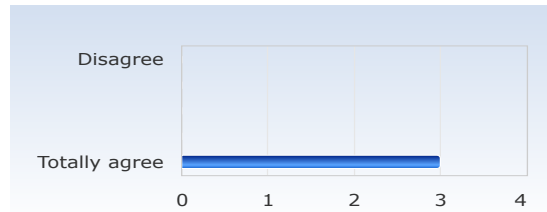

GG4143, Metamorphic Petrology 7.5 credits HT23-VT24

Answer Count: 3

1. Overall, I am satisfied with the course.

Overall, I am satisfied with the course.	Number of responses
Disagree	0 (0,0%)
	0 (0,0%)
	0 (0,0%)
	0 (0,0%)
Totally agree	3 (100,0%)
Total	3 (100,0%)

2. The content of the course was relevant to me for achieving the intended learning outcomes.

The content of the course was relevant to me for achieving the intended learning outcomes.	Number of responses
Disagree	0 (0,0%)
	0 (0,0%)
	0 (0,0%)
	1 (33,3%)
Totally agree	2 (66,7%)
Total	3 (100,0%)

3. The teaching gave me good conditions to achieve the intended learning outcomes.

The teaching gave me good conditions to achieve the intended learning outcomes.	Number of responses
Disagree	0 (0,0%)
	0 (0,0%)
	1 (33,3%)
	1 (33,3%)
Totally agree	1 (33,3%)
Total	3 (100,0%)