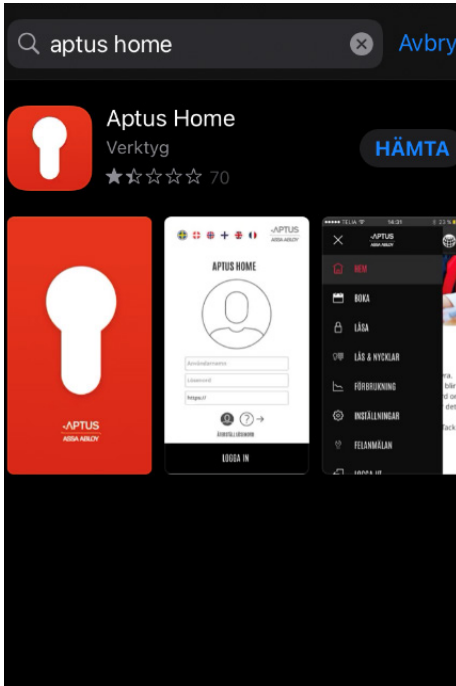

HOW TO USE APTUS HOME

Download Aptus Home from App Store or Google Play.

Log in with username and password.

Username and password = Object number

You will find your object number on your rental invoice or rental agreement on My pages.