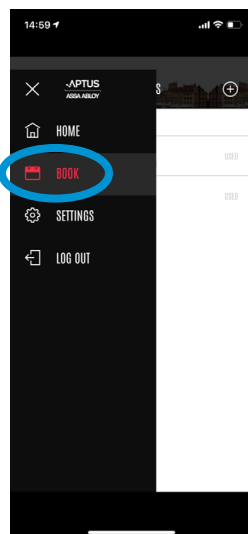

Enter the address sssb.aplustotal.se/aplusportal

APTUS
ASSA ABLOY

APTUS HOME

1234-5678-901

1234-5678-901

<https://sssb.aplustotal.se/aplusportal>

RESET PASSWORD

LOG IN

Click on the menu in the left corner

Click on BOOK

Click on +

Choose laundry

Choose the laundry room you wish to use